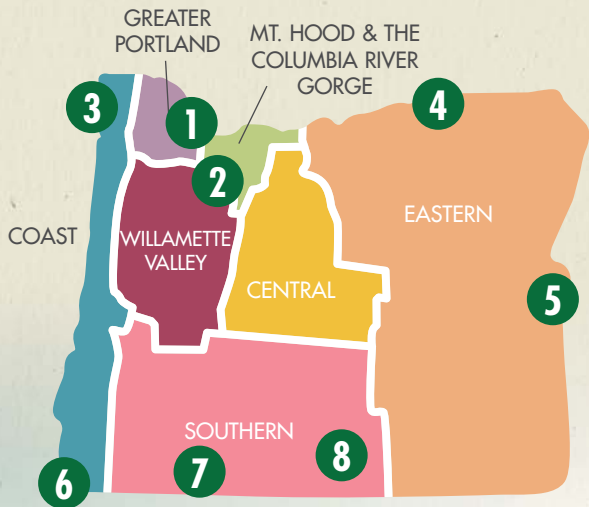

Did you know that Oregon's Welcome Centers assisted approximately 183,000 visitors in 2016? Display your brochure or visitor guide at one or more of the eight OREGON WELCOME CENTERS at high-traffic gateways to the state!

- 1 Portland Intl. Airport
- 2 Oregon City
- 3 Seaside
- 4 NE Oregon
- 5 Ontario
- 6 Brookings
- 7 Klamath Falls
- 8 Lakeview

ONLINE

TRAVEL INFO

visitor**tips**.com

Download the FREE App Today!

Now...Travelers can access your **Brochure ANYWHERE, ANYTIME!**
Participation is **FREE** for all **Oregon Welcome Center Marketing clients!**

DISTRIBUTION PROGRAMS

OREGON WELCOME CENTERS

Portland Intl. Airport

Oregon City

Seaside

NE Oregon

Ontario

Brookings

Klamath Falls

Lakeview

OREGON DISTRICT SALES OFFICE
16339 NE Cameron Blvd. • Portland, Oregon 97230 • 503-252-2570

EFFECTIVE JANUARY 1, 2017

OREGON WELCOME CENTERS

Portland Intl. Airport

Open Year-Round
Located Lower Level in Baggage Claim
62,300 Visitors Annually
(16 Million Passengers Annually)