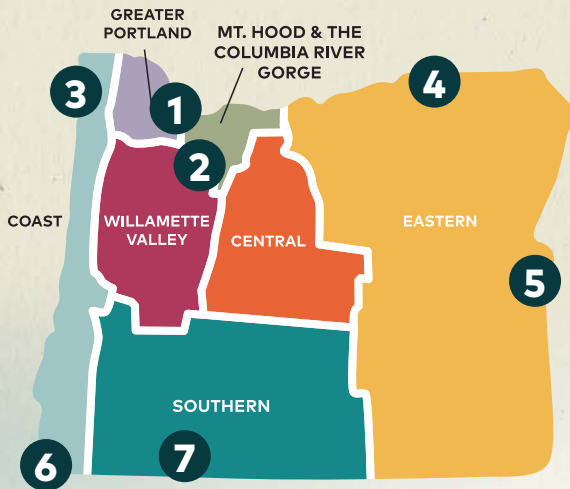

Did you know that Oregon's Welcome Centers assisted approximately 200,000 visitors in 2017? Display your brochure or visitor guide at one or more of the seven OREGON WELCOME CENTERS at high-traffic gateways to the state!

- 1 Portland Intl. Airport
- 2 Oregon City
- 3 Seaside
- 4 Boardman
- 5 Ontario
- 6 Brookings
- 7 Klamath Falls

TRAVEL  OREGON

ONLINE

TRAVEL INFO

visitor**tips**.com

Download the **FREE App Today!**

Now...Travelers can access your **Brochure ANYWHERE, ANYTIME!**
Participation is **FREE** for all **Oregon Welcome Center Marketing clients!**

DISTRIBUTION PROGRAMS

OREGON WELCOME CENTERS

TRAVEL  OREGON

Portland Intl. Airport

Oregon City

Seaside

Boardman

Ontario

Brookings

Klamath Falls

OREGON DISTRICT SALES OFFICE
12314 NE Whitaker • Portland, Oregon 97230 • 503-252-2570

EFFECTIVE JANUARY 1, 2018

Portland Intl. Airport

Open Year-Round

Located on Arrivals
Level in Baggage Claim
19 Million Passengers Annually
81,000 Visitors Annually